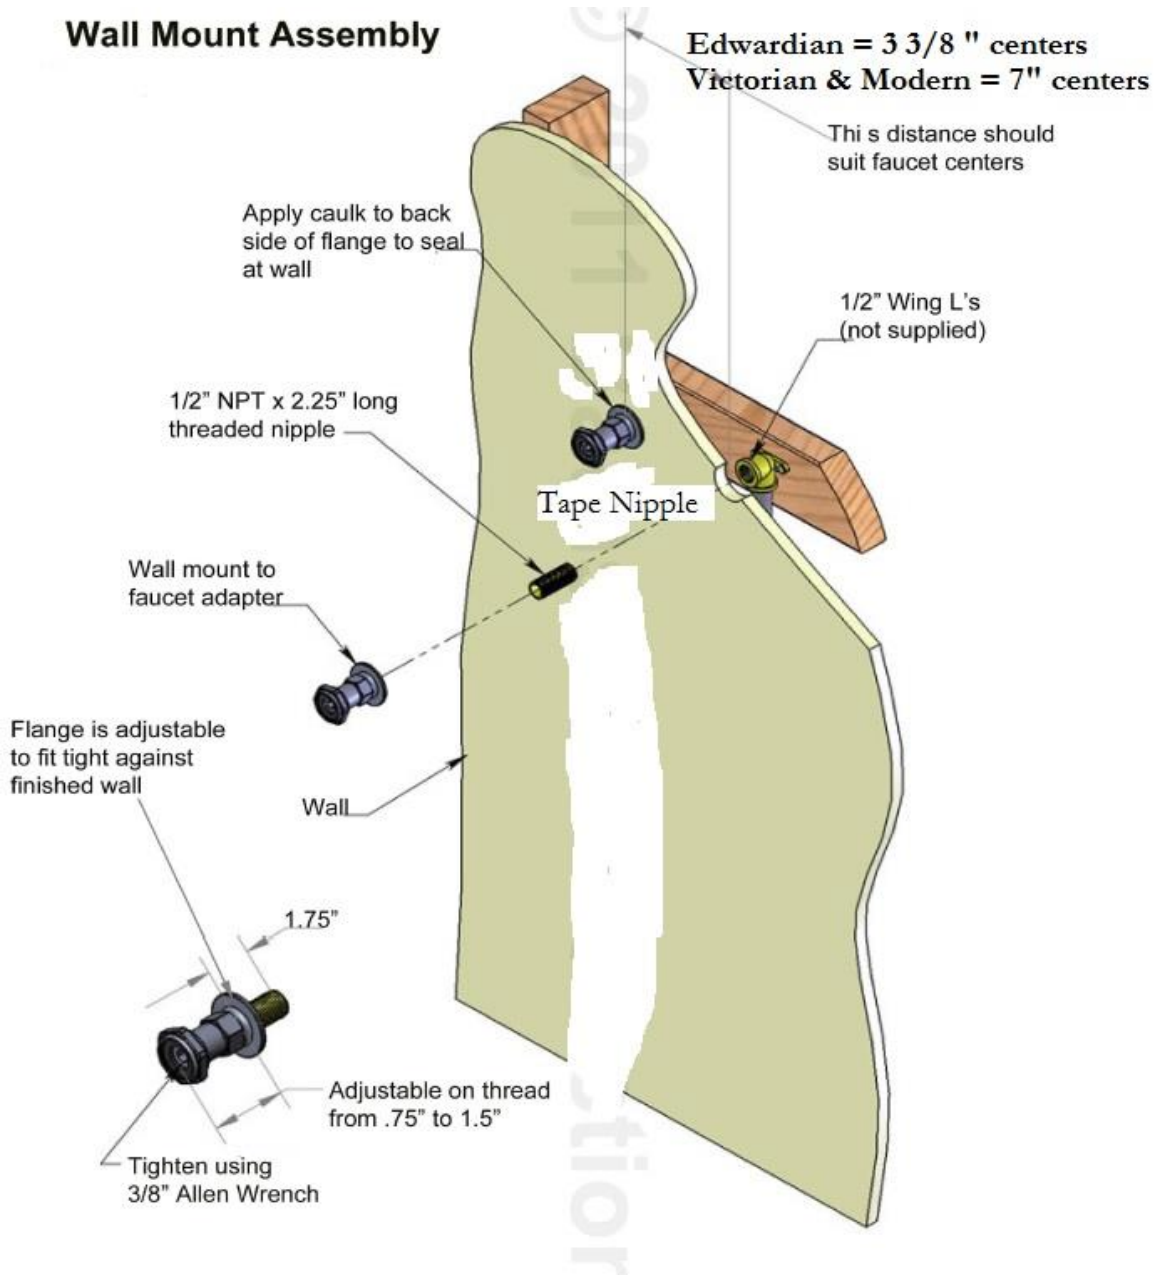

Steve@ICSqualitybaths.com

Richard@ICSqualitybaths.com

How to wall mount a faucet?

Wall Mount Assembly

Edwardian Faucet uses 3 3/8 " Centers

Victorian Faucet uses 7 " Centers

Modern Faucet uses 7 " Centers

www.ICSqualitybaths.com